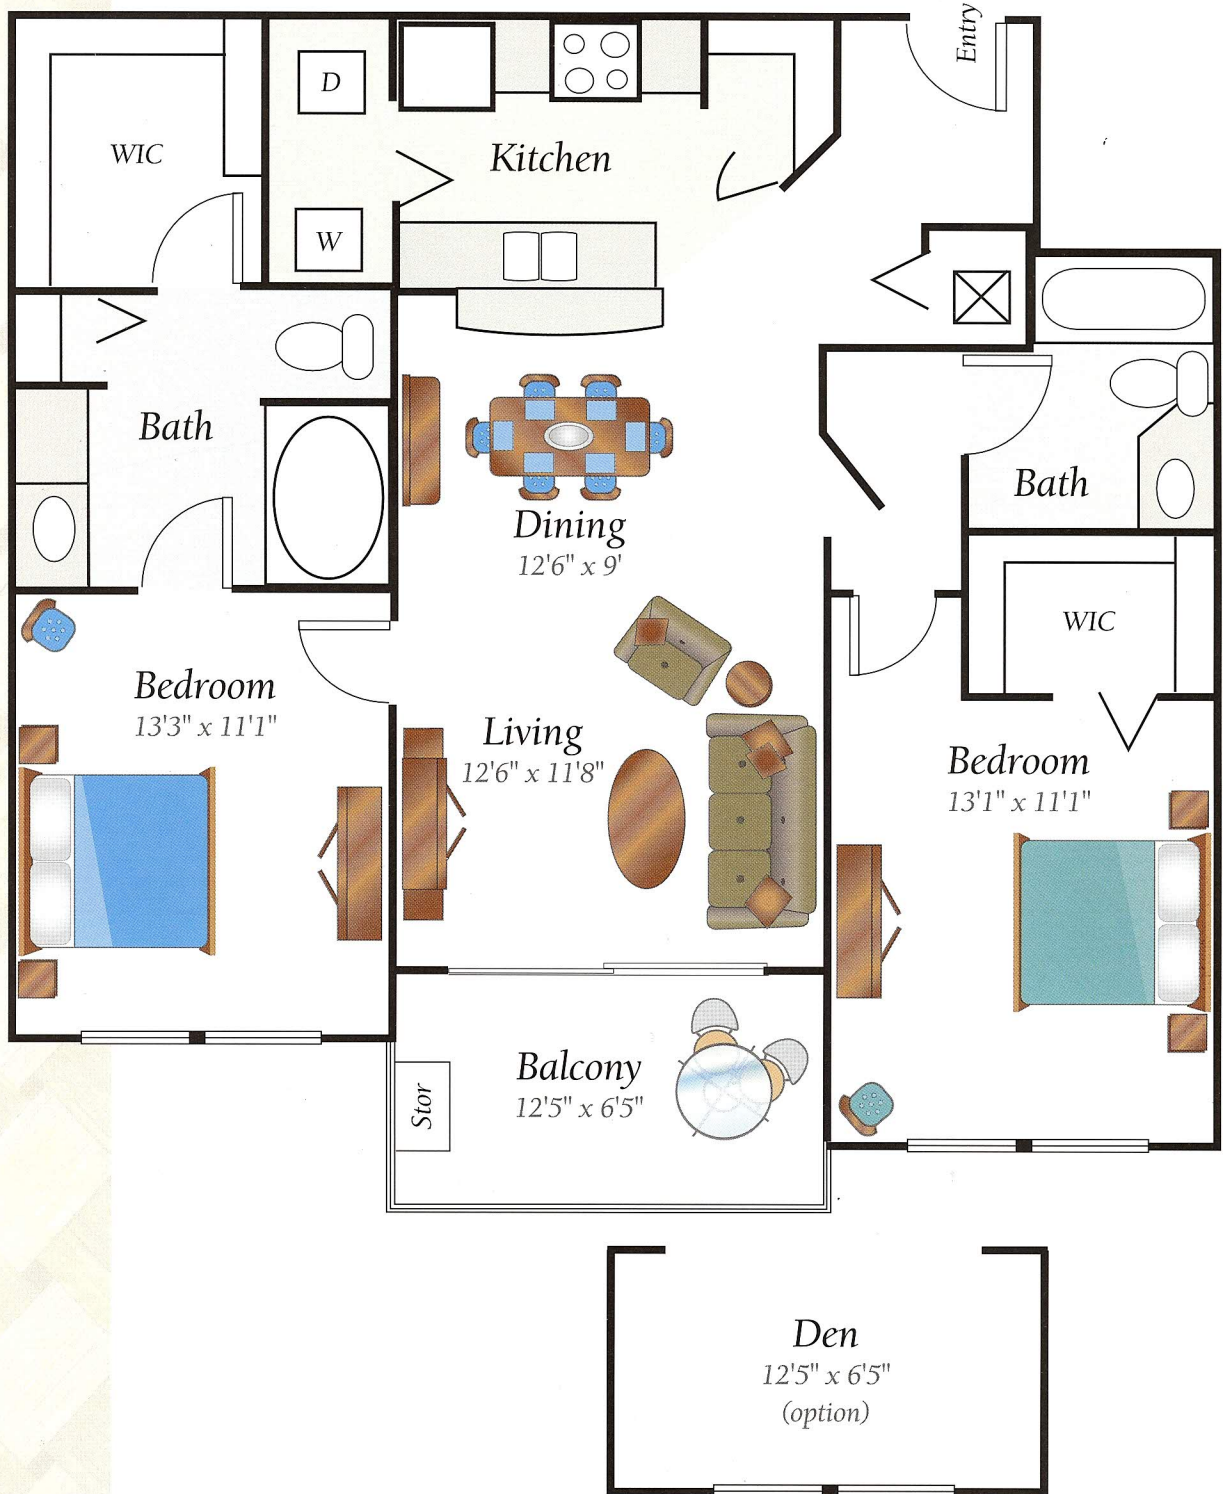

# Boca Grande

2 Bedroom / 2 Bath  
1211 Sq. Ft. with Den  
1131 Sq. Ft. with Balcony

## GRAND KEY

A South Tampa Condominium

All dimensions and square footages are approximate and can vary from home to home. Amenities and improvements are subject to change.