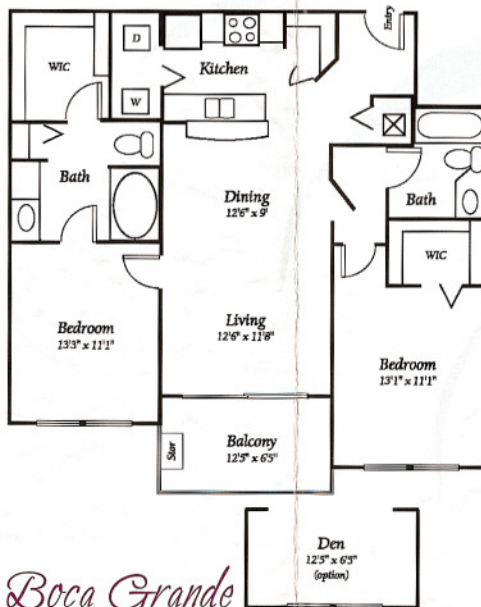

Mayaca

1 Bedroom / 1 Bath
694 Sq. Ft. with Den
640 Sq. Ft. with Balcony

Key Largo

1 Bedroom / 1 Bath
808 Sq. Ft. with Sitting Area
768 Sq. Ft. with Balcony

Refuge

1 Bedroom / 1 Bath
931 Sq. Ft. with Sitting Area
851 Sq. Ft. with Balcony

Key West

2 Bedroom / 1 Bath
1048 Sq. Ft. with Den
964 Sq. Ft. with Balcony

Boca Grande

2 Bedroom / 2 Bath
1211 Sq. Ft. with Den
1131 Sq. Ft. with Balcony

Islamorada

2 Bedroom / 2 Bath
1238 Sq. Ft. with Den
1150 Sq. Ft. with Balcony

Biscayne

3 Bedroom / 2 Bath
1481 Sq. Ft. with Den
1403 Sq. Ft. with Balcony