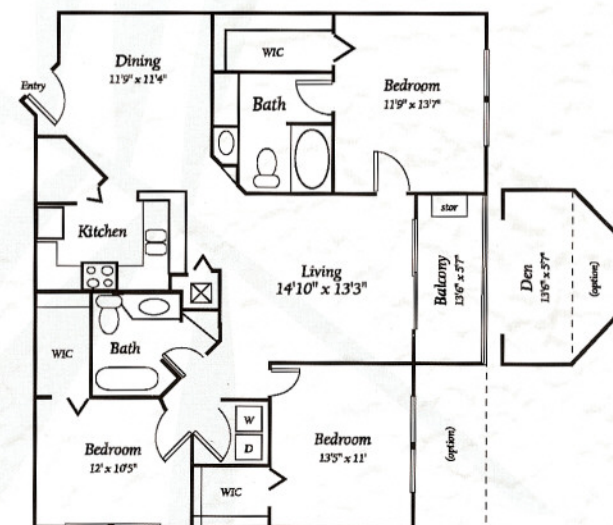

Mayaca

1 Bedroom / 1 Bath
694 Sq. Ft. with Den
640 Sq. Ft. with Balcony

Key Largo

1 Bedroom / 1 Bath
808 Sq. Ft. with Sitting Area
768 Sq. Ft. with Balcony

Refuge

1 Bedroom / 1 Bath
931 Sq. Ft. with Sitting Area
851 Sq. Ft. with Balcony

Key West

2 Bedroom / 1 Bath
1048 Sq. Ft. with Den
964 Sq. Ft. with Balcony

Boca Grande

2 Bedroom / 2 Bath
1211 Sq. Ft. with Den
1131 Sq. Ft. with Balcony

Islamorada

2 Bedroom / 2 Bath
1238 Sq. Ft. with Den
1150 Sq. Ft. with Balcony

Biscayne

3 Bedroom / 2 Bath
1481 Sq. Ft. with Den
1403 Sq. Ft. with Balcony