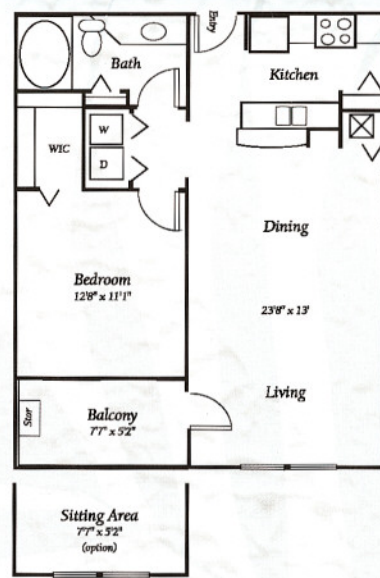

Mayaca

1 Bedroom / 1 Bath
694 Sq. Ft. with Den
640 Sq. Ft. with Balcony

Key Largo

1 Bedroom / 1 Bath
808 Sq. Ft. with Sitting Area
768 Sq. Ft. with Balcony

Refuge

1 Bedroom / 1 Bath
931 Sq. Ft. with Sitting Area
851 Sq. Ft. with Balcony

Key West

2 Bedroom / 1 Bath
1048 Sq. Ft. with Den
964 Sq. Ft. with Balcony

Boca Grande

2 Bedroom / 2 Bath
1211 Sq. Ft. with Den
1131 Sq. Ft. with Balcony

Islamorada

2 Bedroom / 2 Bath
1238 Sq. Ft. with Den
1150 Sq. Ft. with Balcony

Biscayne

3 Bedroom / 2 Bath
1481 Sq. Ft. with Den
1403 Sq. Ft. with Balcony