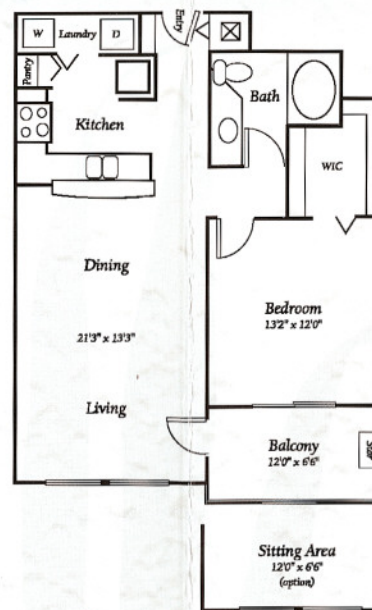

Mayaca

1 Bedroom / 1 Bath
694 Sq. Ft. with Den
640 Sq. Ft. with Balcony

Key Largo

1 Bedroom / 1 Bath
808 Sq. Ft. with Sitting Area
768 Sq. Ft. with Balcony

Refuge

1 Bedroom / 1 Bath
931 Sq. Ft. with Sitting Area
851 Sq. Ft. with Balcony

Key West

2 Bedroom / 1 Bath
1048 Sq. Ft. with Den
964 Sq. Ft. with Balcony

Boca Grande

2 Bedroom / 2 Bath
1211 Sq. Ft. with Den
1131 Sq. Ft. with Balcony

Islamorada

2 Bedroom / 2 Bath
1238 Sq. Ft. with Den
1150 Sq. Ft. with Balcony

Biscayne

3 Bedroom / 2 Bath
1481 Sq. Ft. with Den
1403 Sq. Ft. with Balcony