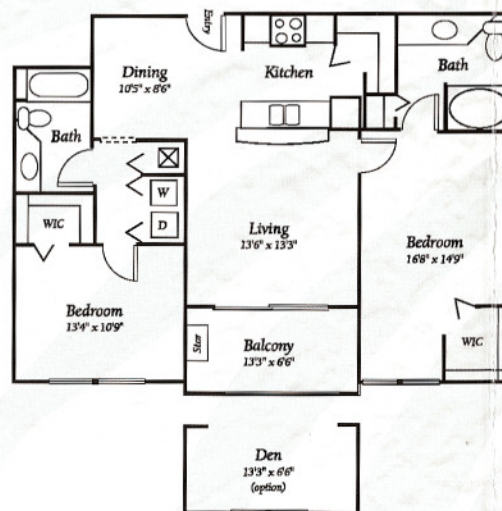

Mayaca

1 Bedroom / 1 Bath
694 Sq. Ft. with Den
640 Sq. Ft. with Balcony

Key Largo

1 Bedroom / 1 Bath
808 Sq. Ft. with Sitting Area
768 Sq. Ft. with Balcony

Refuge

1 Bedroom / 1 Bath
931 Sq. Ft. with Sitting Area
851 Sq. Ft. with Balcony

Key West

2 Bedroom / 1 Bath
1048 Sq. Ft. with Den
964 Sq. Ft. with Balcony

Boca Grande

2 Bedroom / 2 Bath
1211 Sq. Ft. with Den
1131 Sq. Ft. with Balcony

Islamorada

2 Bedroom / 2 Bath
1238 Sq. Ft. with Den
1150 Sq. Ft. with Balcony

Biscayne

3 Bedroom / 2 Bath
1481 Sq. Ft. with Den
1403 Sq. Ft. with Balcony