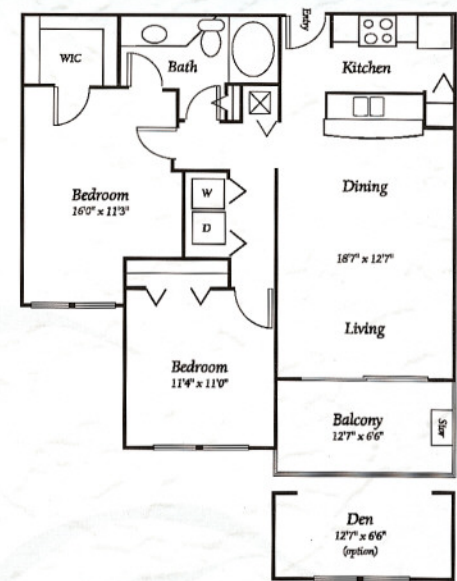

Mayaca

1 Bedroom / 1 Bath
694 Sq. Ft. with Den
640 Sq. Ft. with Balcony

Key Largo

1 Bedroom / 1 Bath
808 Sq. Ft. with Sitting Area
768 Sq. Ft. with Balcony

Refuge

1 Bedroom / 1 Bath
931 Sq. Ft. with Sitting Area
851 Sq. Ft. with Balcony

Key West

2 Bedroom / 1 Bath
1048 Sq. Ft. with Den
964 Sq. Ft. with Balcony

Boca Grande

2 Bedroom / 2 Bath
1211 Sq. Ft. with Den
1131 Sq. Ft. with Balcony

Islamorada

2 Bedroom / 2 Bath
1238 Sq. Ft. with Den
1150 Sq. Ft. with Balcony

Biscayne

3 Bedroom / 2 Bath
1481 Sq. Ft. with Den
1403 Sq. Ft. with Balcony