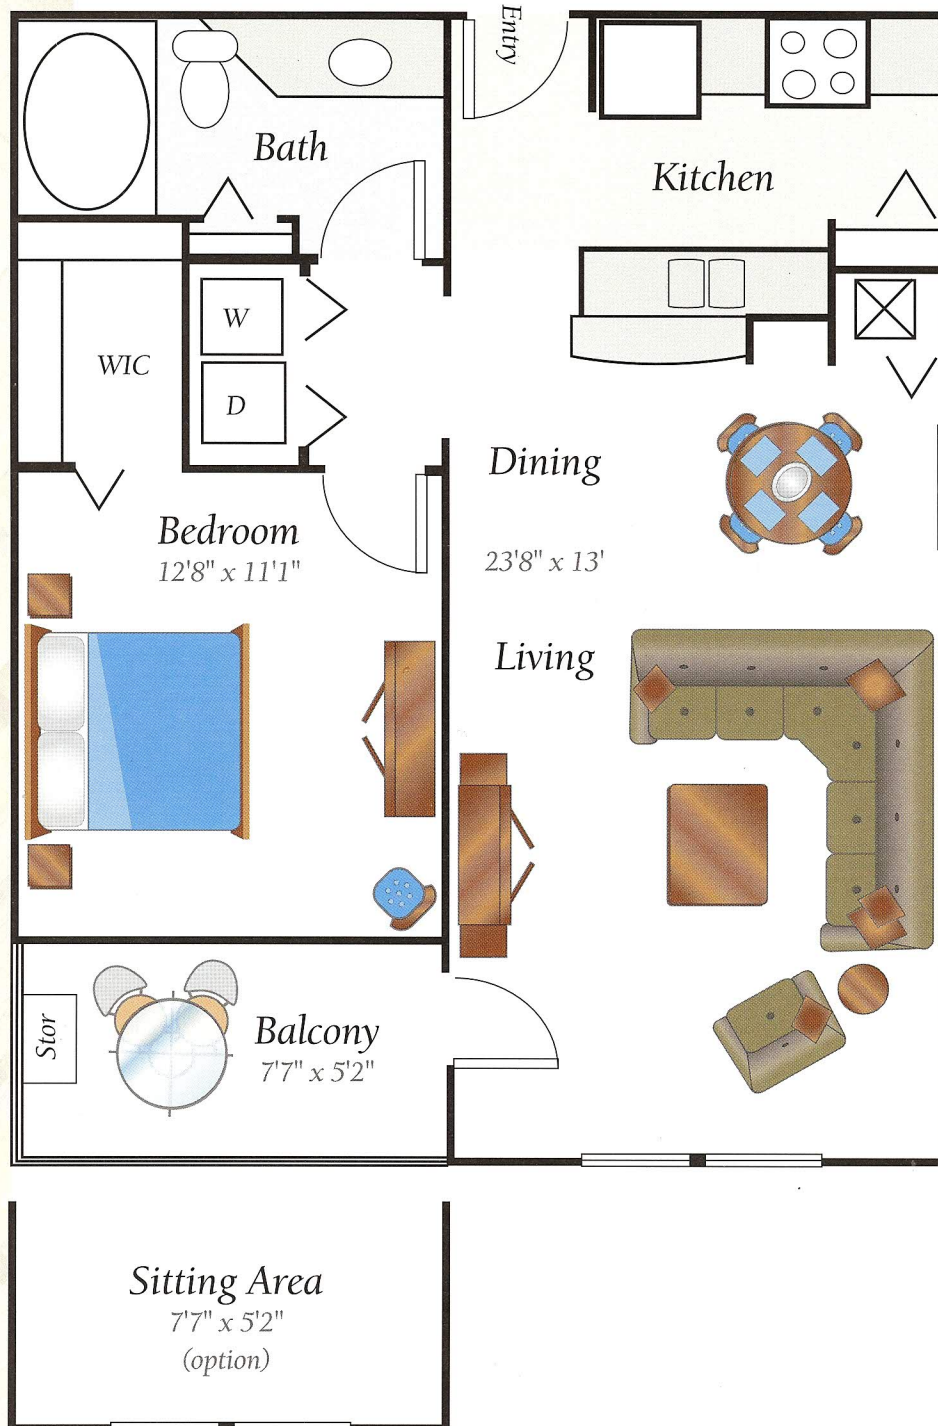

Key Largo

1 Bedroom / 1 Bath
808 Sq. Ft. with Sitting Area
768 Sq. Ft. with Balcony

A South Tampa Condominium

All dimensions and square footages are approximate and can vary from home to home. Amenities and improvements are subject to change.