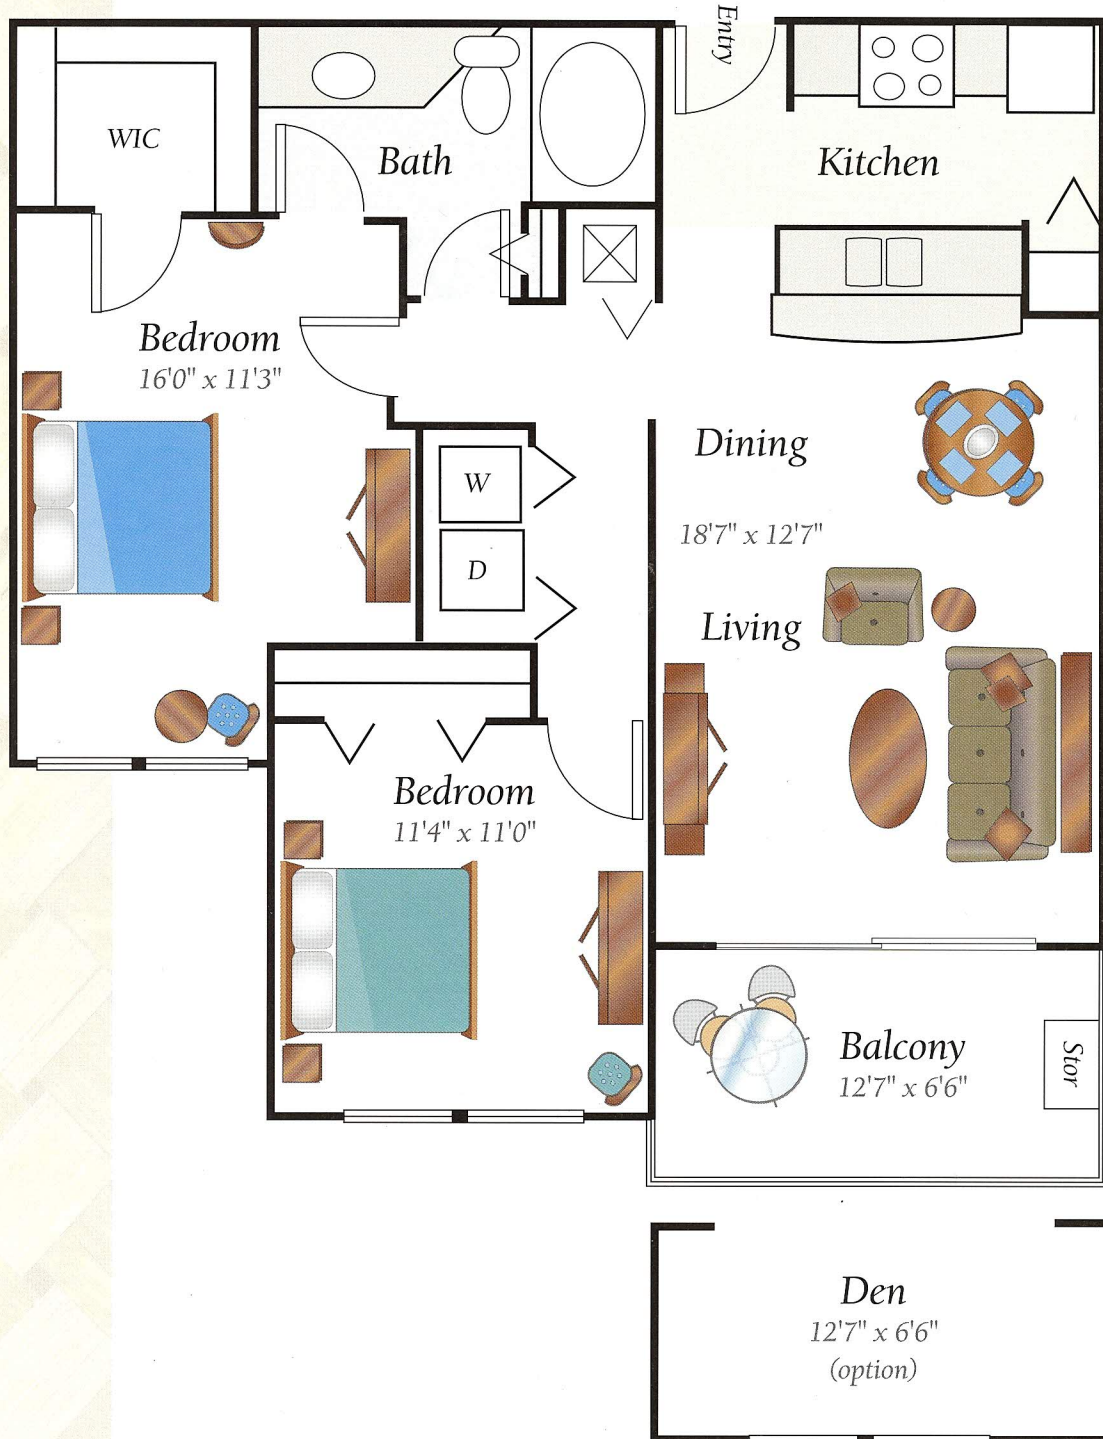

Key West

2 Bedroom / 1 Bath
1048 Sq. Ft. with Den
964 Sq. Ft. with Balcony

GRAND KEY

A South Tampa Condominium

All dimensions and square footages are approximate and can vary from home to home. Amenities and improvements are subject to change.