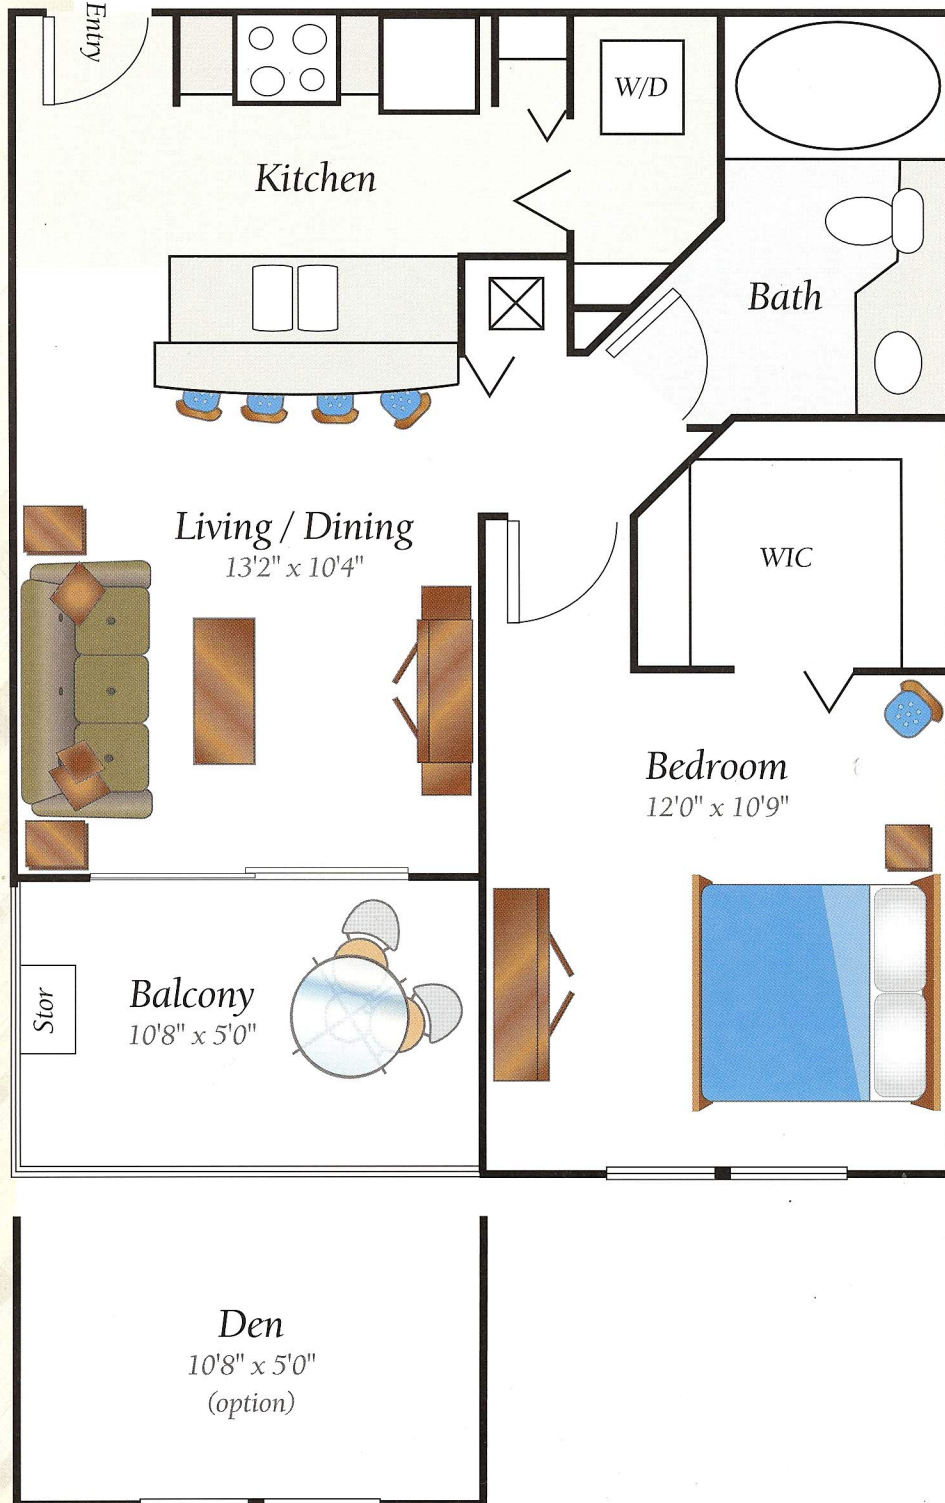

Mayaca

1 Bedroom / 1 Bath
694 Sq. Ft. with Den
640 Sq. Ft. with Balcony

All dimensions and square footages are approximate and can vary from home to home. Amenities and improvements are subject to change.