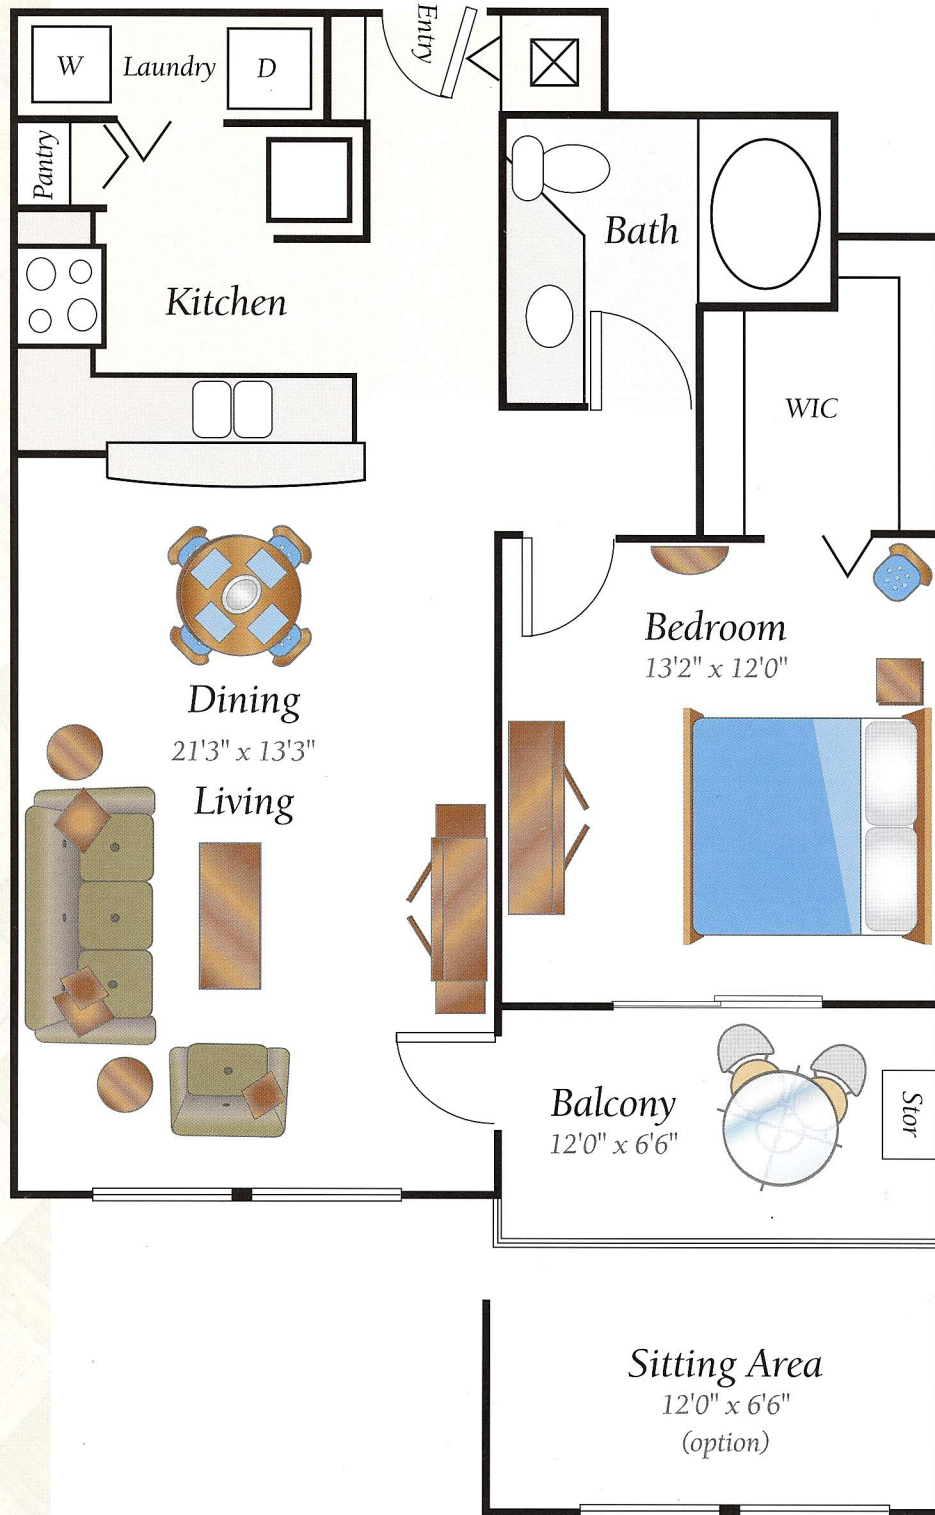

Refuge

1 Bedroom / 1 Bath
931 Sq. Ft. with Sitting Area
851 Sq. Ft. with Balcony

A South Tampa Condominium

All dimensions and square footages are approximate and can vary from home to home. Amenities and improvements are subject to change.